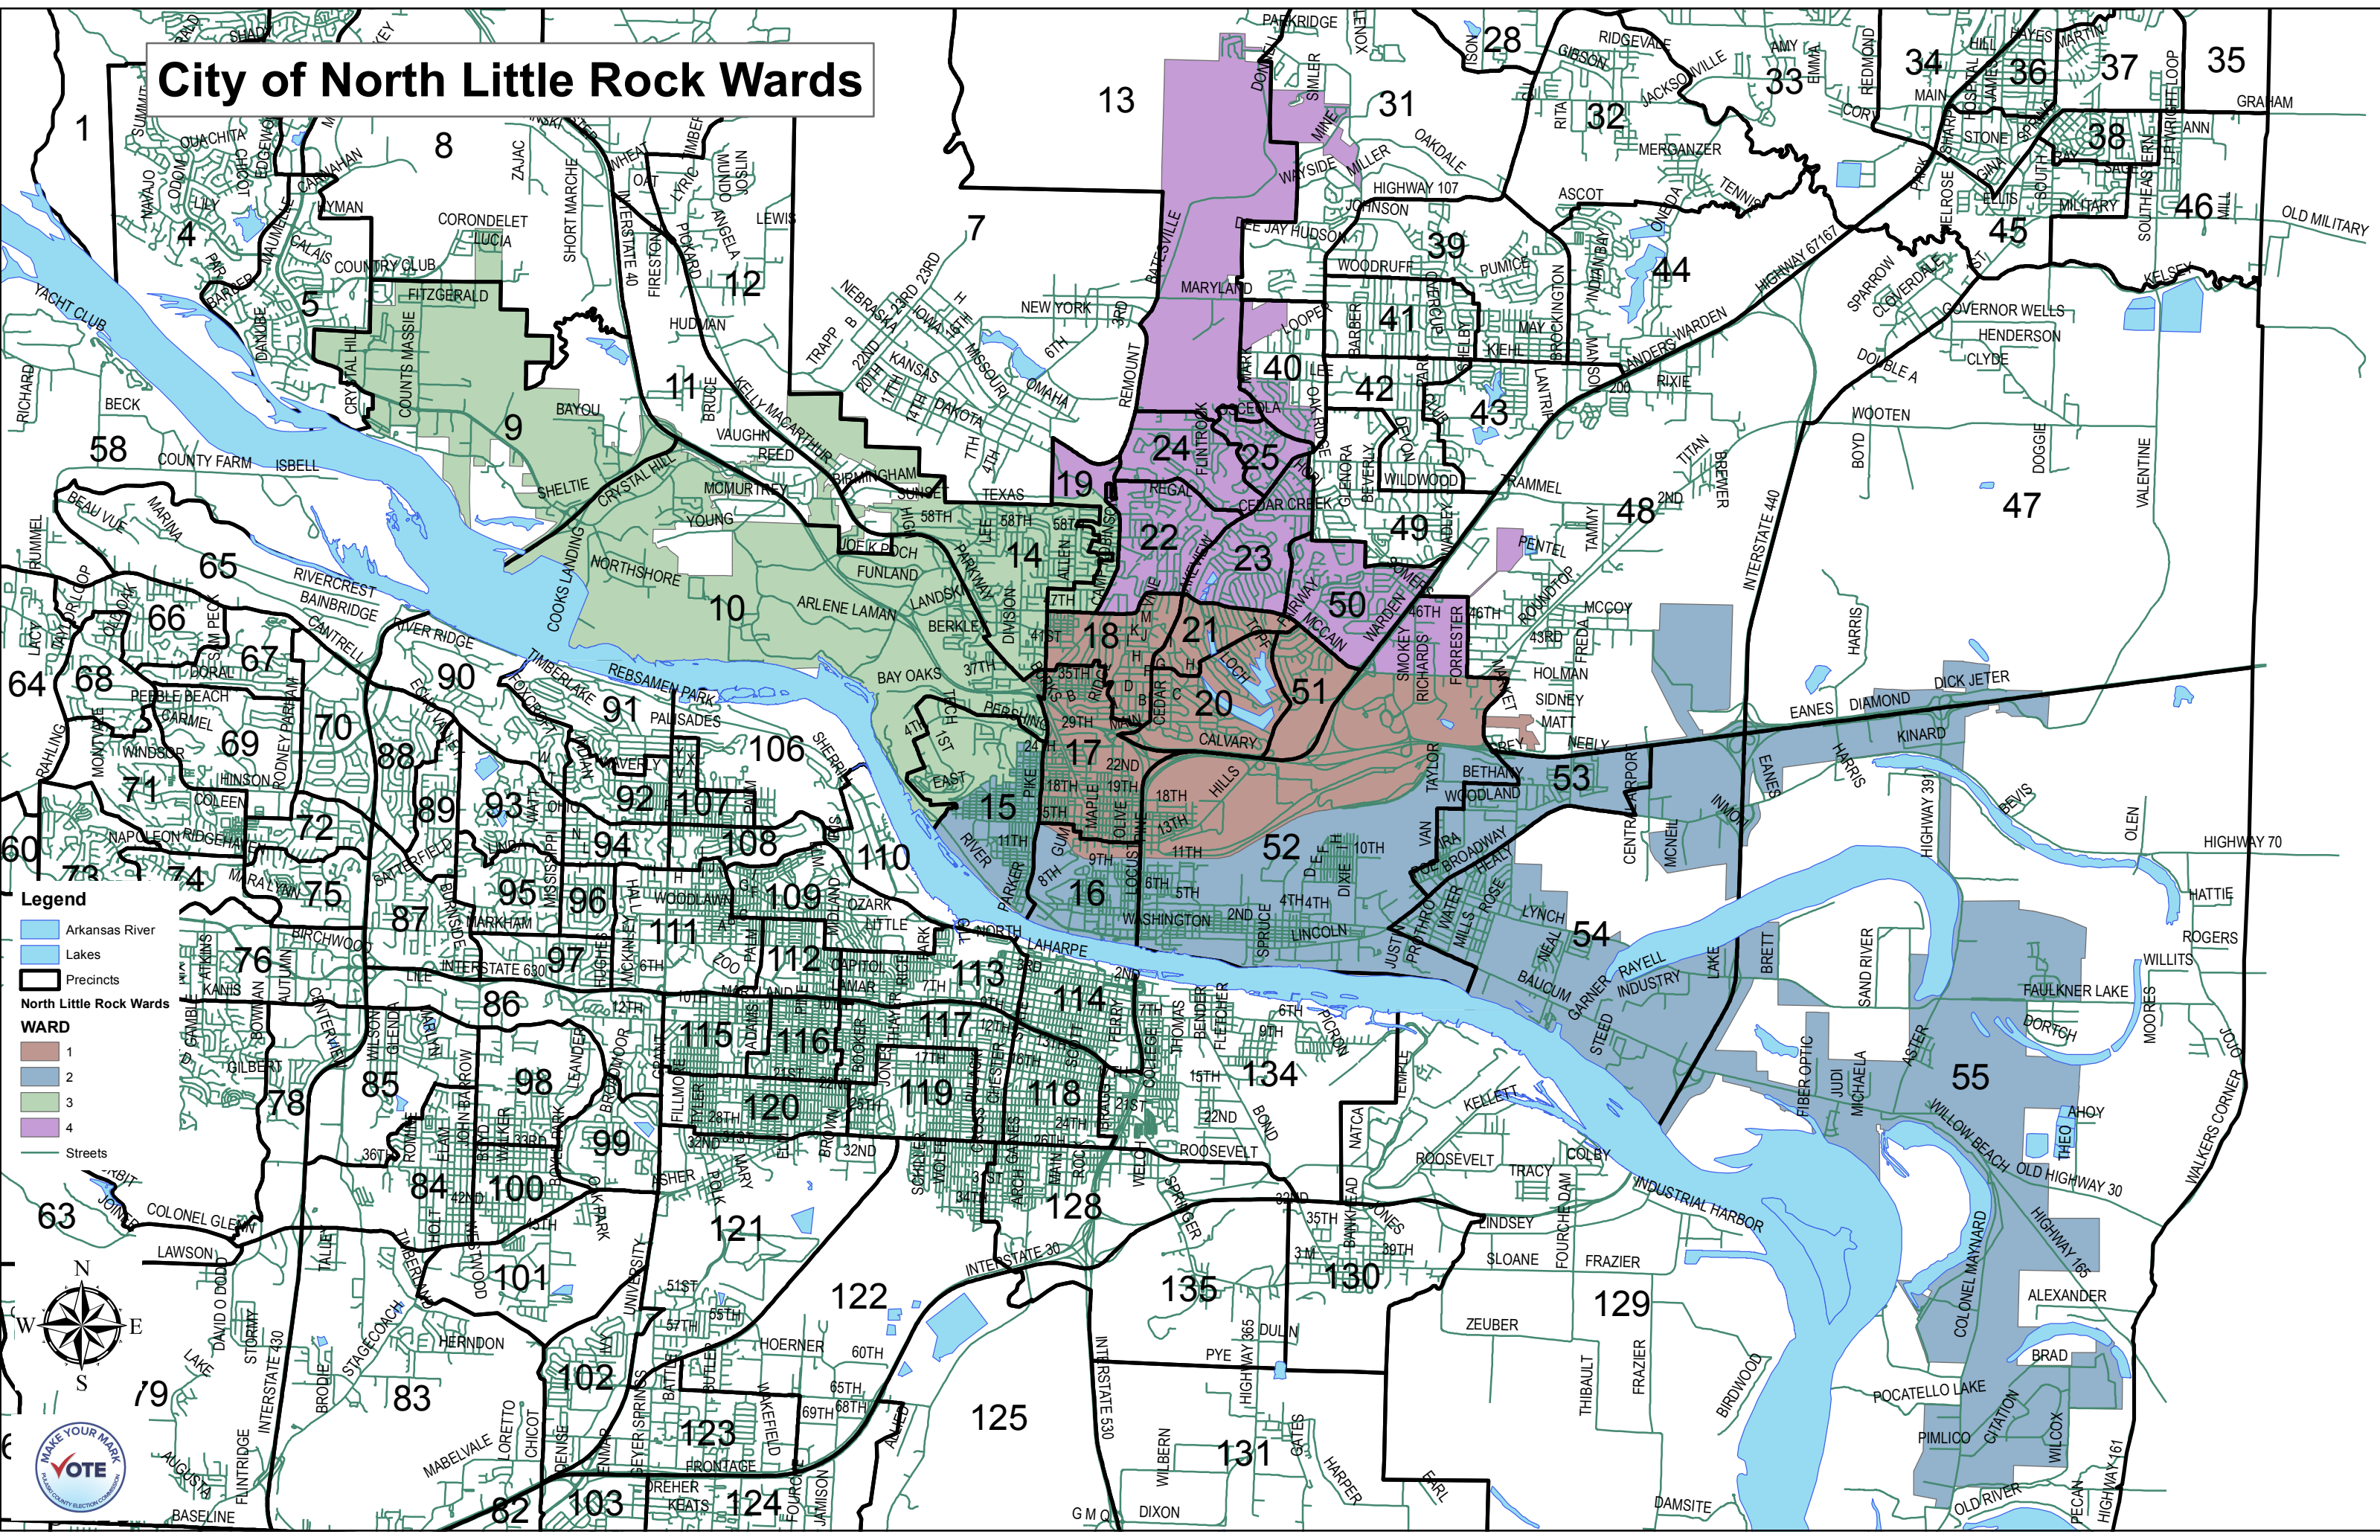

# City of North Little Rock Wards

**Legend**

- Arkansas River
- Lakes
- Precincts

**North Little Rock Wards**

**WARD**

- 1
- 2
- 3
- 4

Streets

Compass rose showing North (N), South (S), East (E), and West (W).

**MAKE YOUR MARK VOTE**

Logo for the Arkansas Statewide Election Commission.