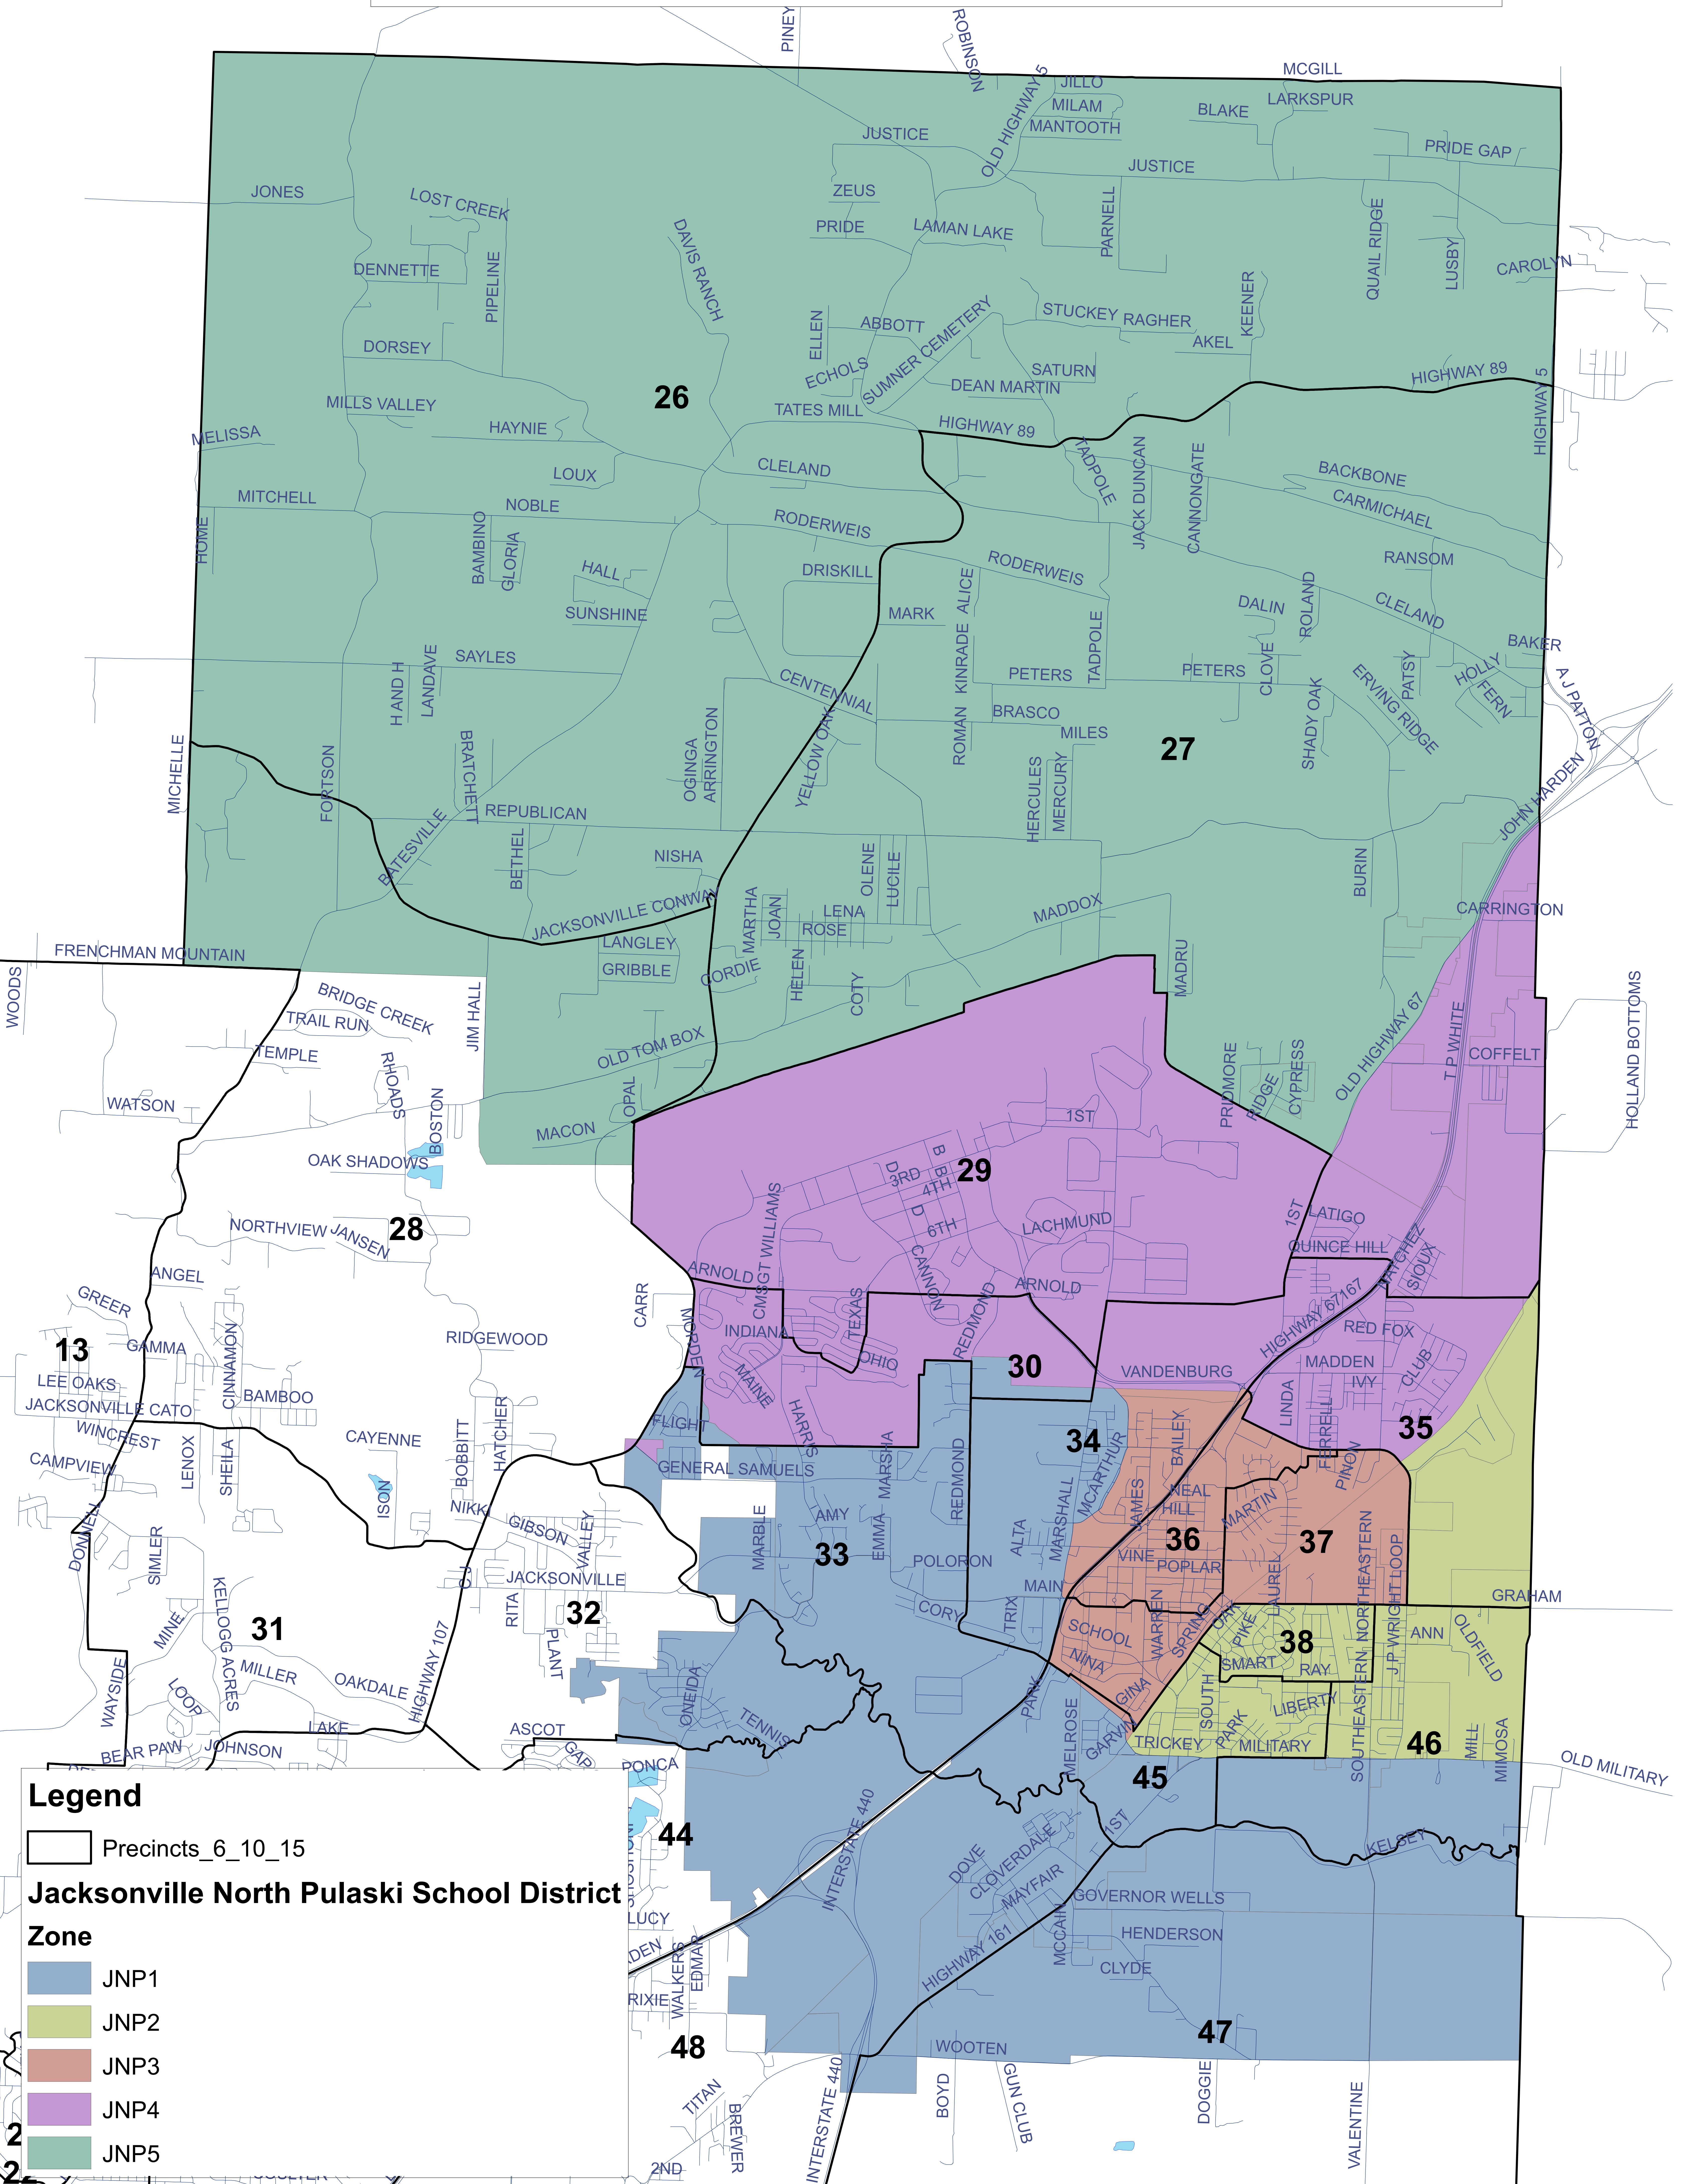

Jacksonville North Pulaski School District

Legend

▭ Precincts_6_10_15

Jacksonville North Pulaski School District

Zone

- JNP1
- JNP2
- JNP3
- JNP4
- JNP5