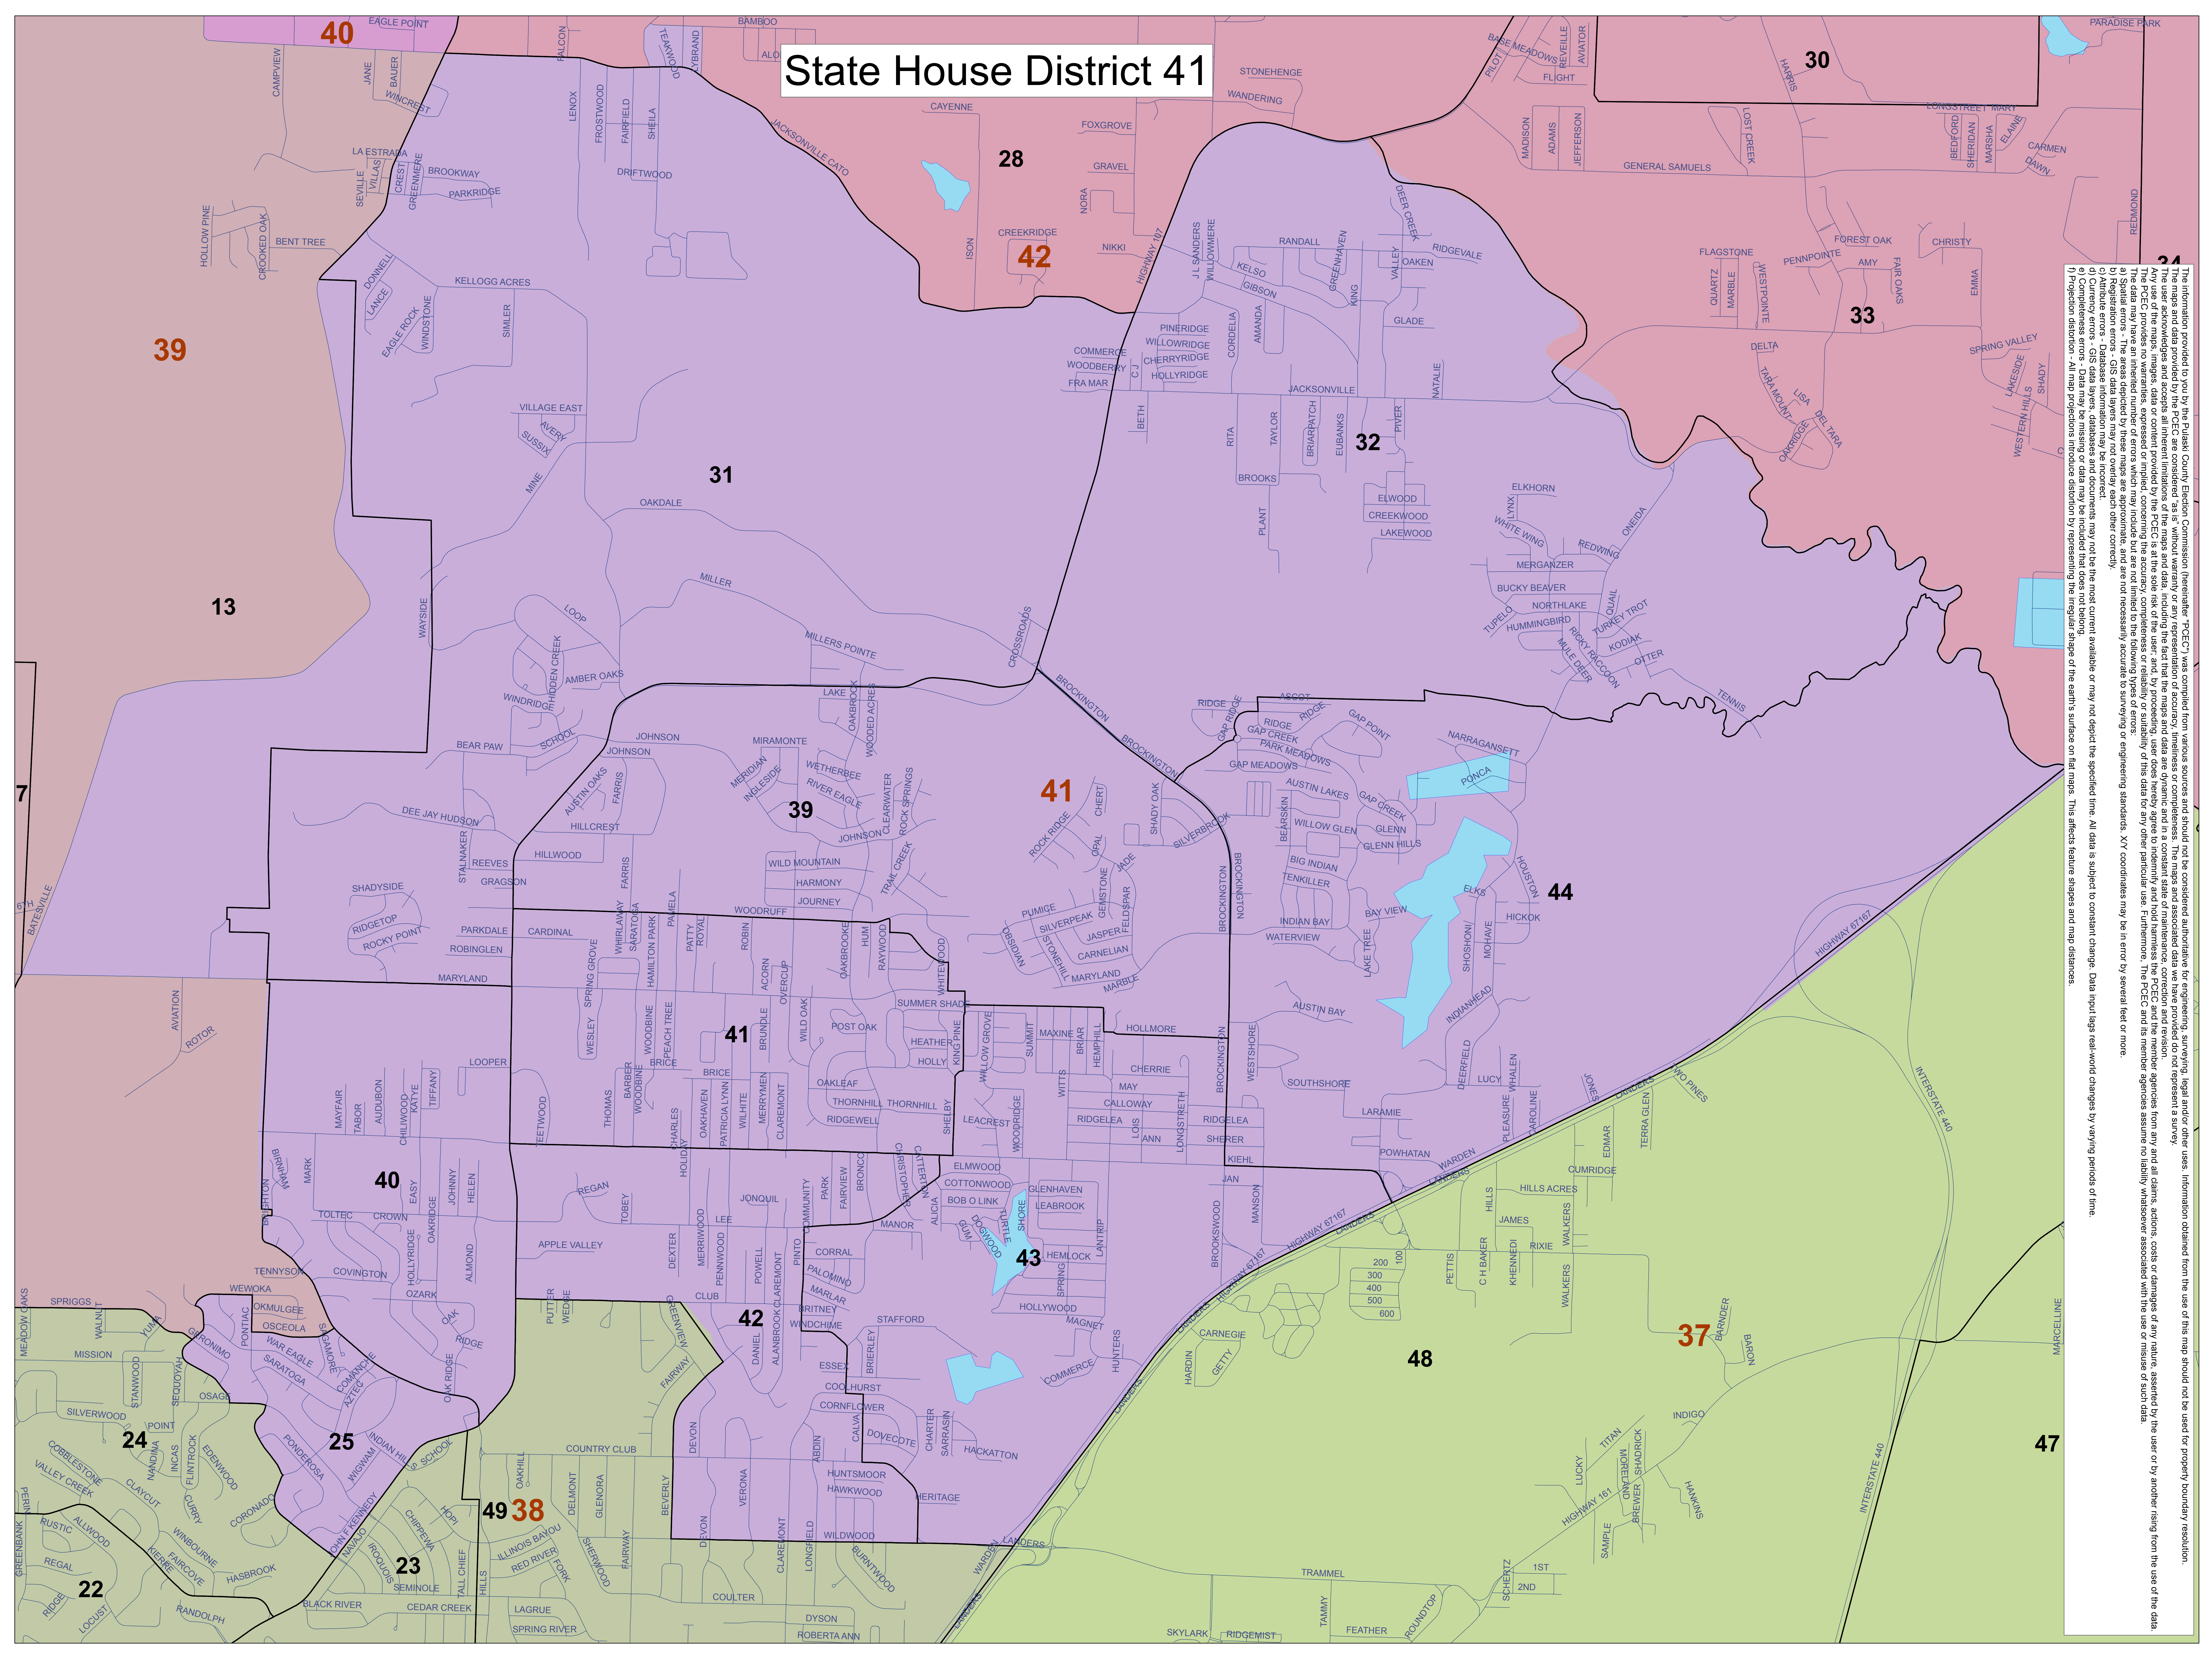

State House District 41

The information provided to you by the Platte County Election Commission (hereinafter "PCEC") was compiled from various sources and should not be considered authoritative for engineering, surveying, legal and/or other uses. Information obtained from the use of this map should not be used for property boundary resolution. The use of the maps, images, data or content provided by the PCEC is at the sole risk of the user, and, by proceeding, user does hereby agree to indemnify and hold harmless the PCEC and its member agencies from any and all claims, actions, costs or damages of any nature, asserted by the user or by another arising from the use of the data. The PCEC provides no warranties, expressed or implied, concerning the accuracy, completeness or reliability of the data. The data may have an inherent number of errors which may include but are not limited to the following types of errors:

- a) Spatial errors - The areas depicted by these maps are approximate, and are not necessarily accurate to surveying or engineering standards. XY coordinates may be in error by several feet or more.
- b) Registration errors - GIS data layers may not overlay each other correctly.
- c) Data errors - GIS data layers, databases and documents may not be the most current available or may not depict the specified time. All data is subject to constant change. Data input tags real-world changes by varying periods of time.
- d) Completeness errors - Data may be missing or data may be included that does not belong.
- e) Projection distortion - All map projections introduce distortion by representing the irregular shape of the earth's surface on flat maps. This affects feature shapes and map distances.